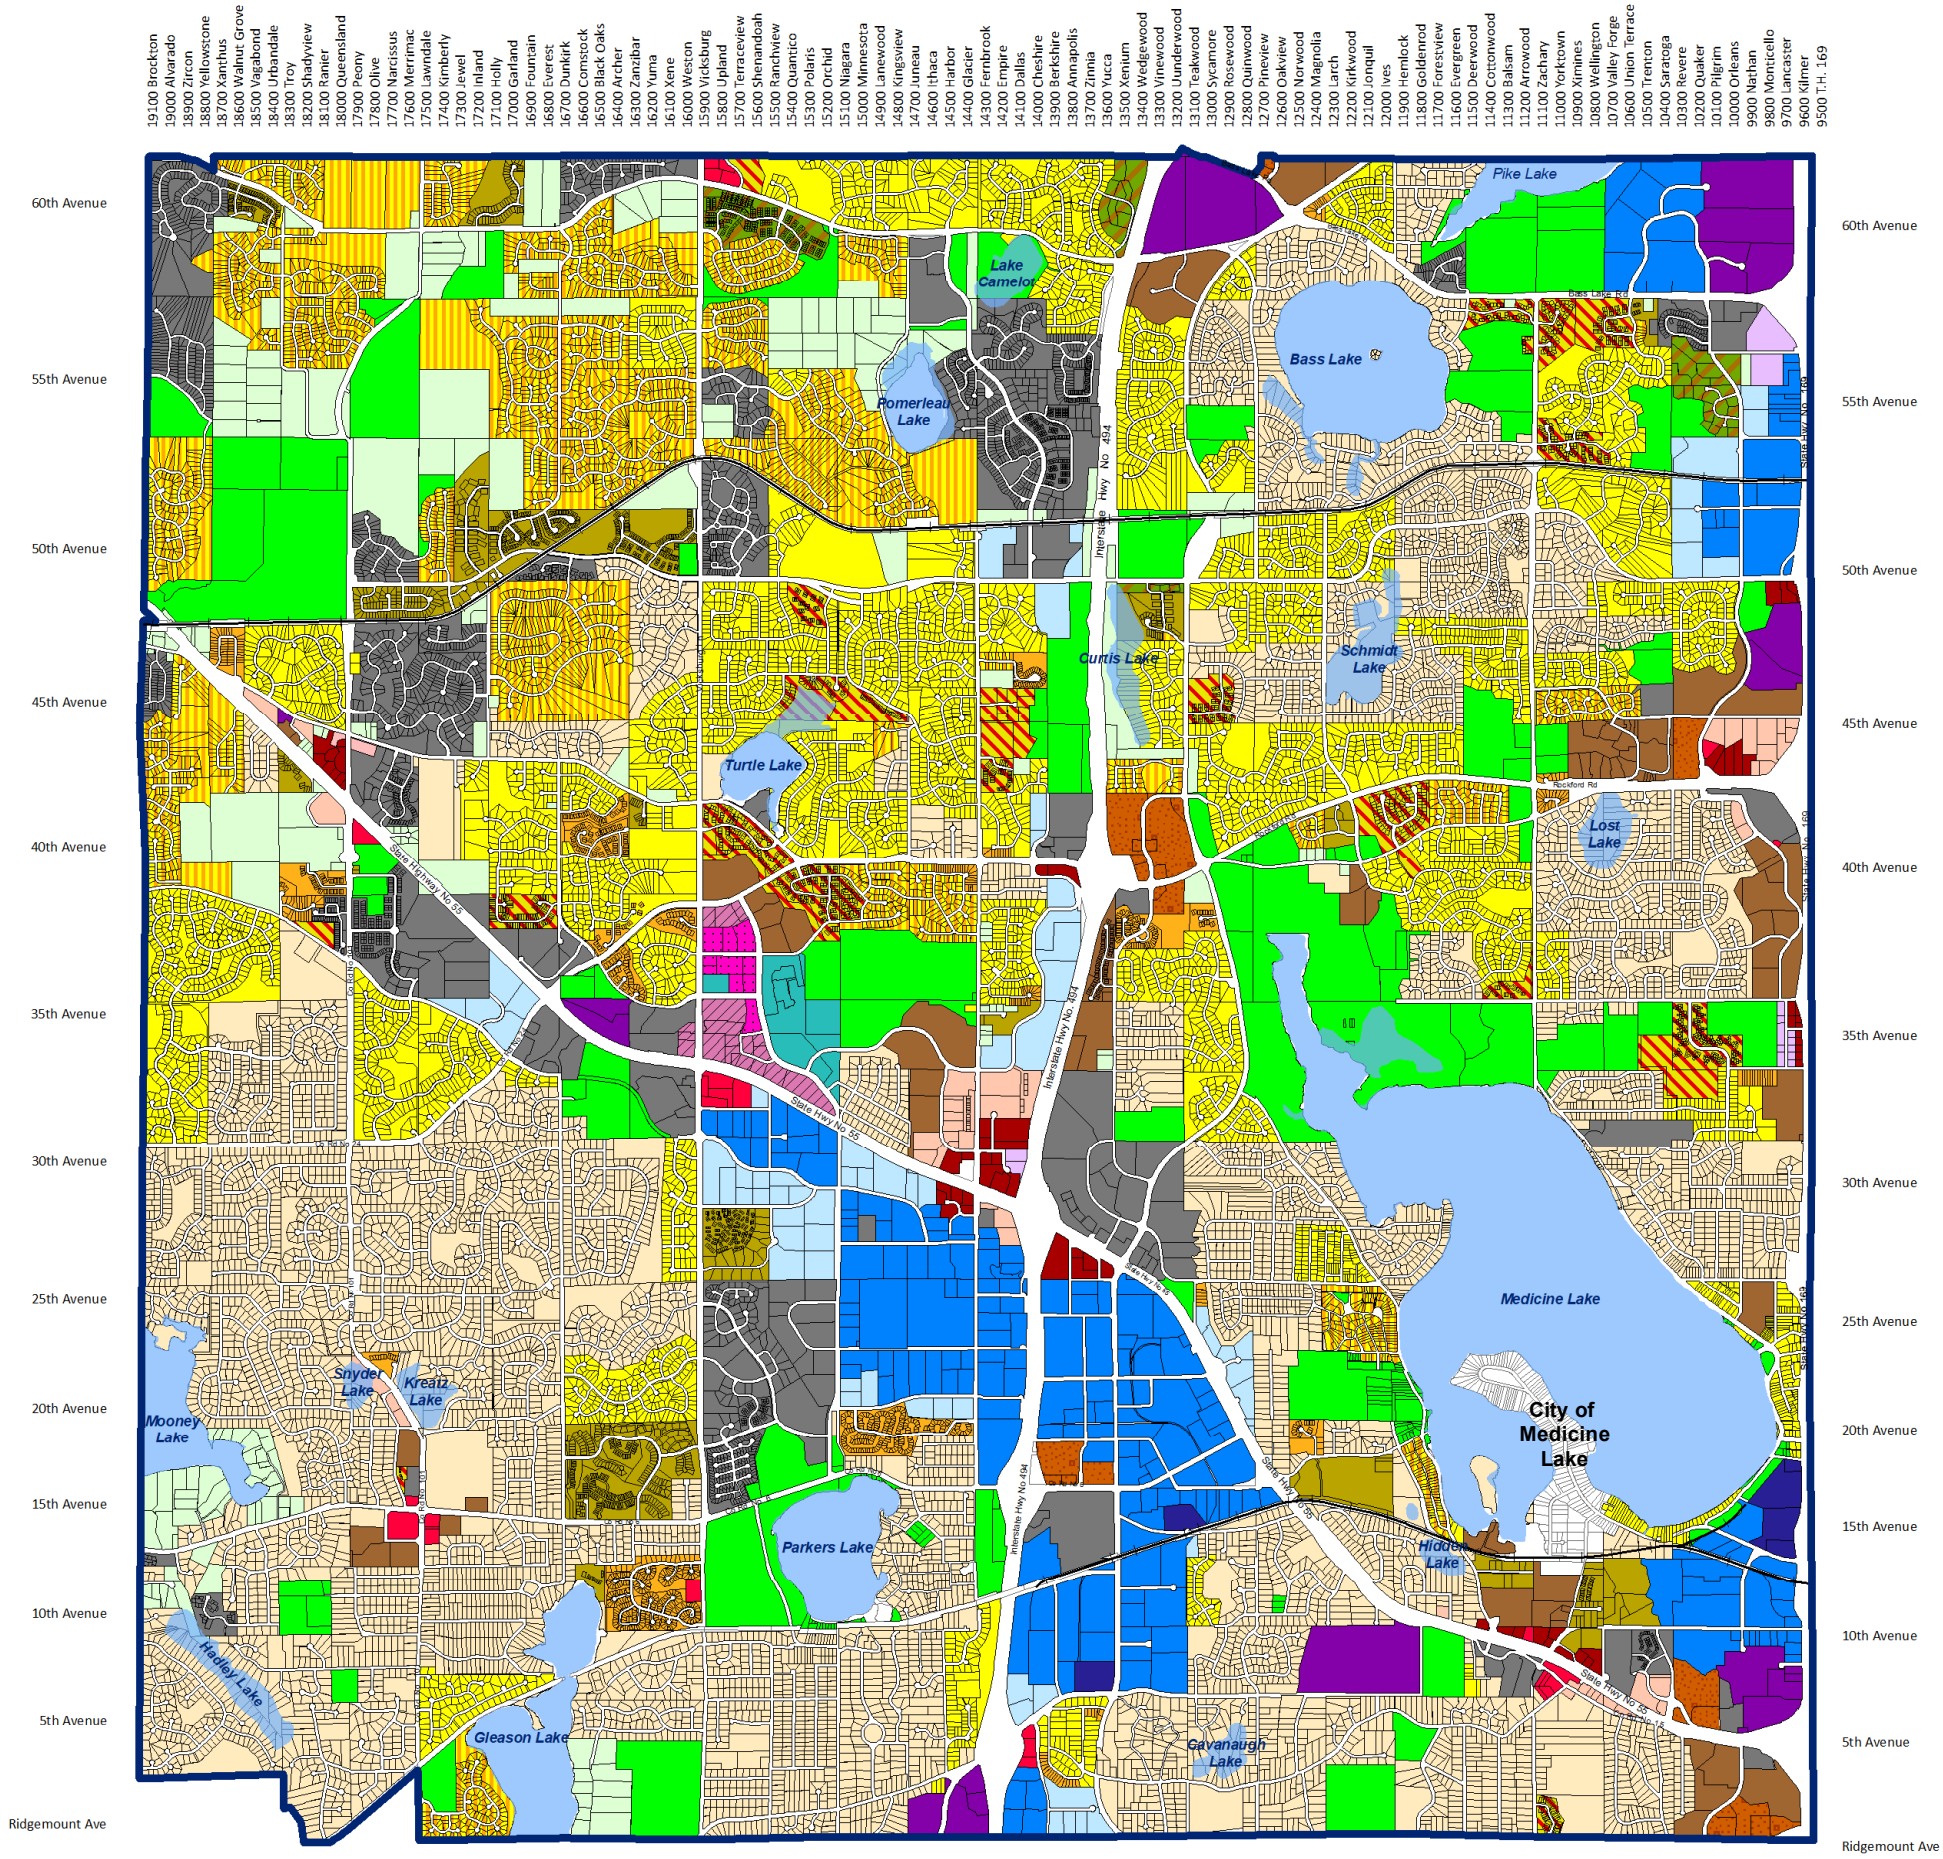

Zoning Map

Adopted December 18, 1996
 Dated January 9th, 2024
 Per Ordinance NO. 2024-01

Legend

-  City Limits
-  Lakes
-  FRD, Future Restricted Development
-  RSF-1, Single Family Detached 1
-  RSF-2, Single Family Detached 2
-  RSF-3, Single Family Detached 3
-  RSF-4, Single and Two Family
-  RMF-1, Multiple Family 1
-  RMF-2, Multiple Family 2
-  RMF-3, Multiple Family 3
-  RMF-4, Multiple Family 4
-  O, Office
-  C-1, Convenience Commercial
-  C-2, Neighborhood Commercial
-  C-3, Highway Commercial
-  C-4, Community Commercial
-  CC-P, City Center, Public
-  CC-OT & R, City Center, Office/Tech & Retail
-  CC-R & E, City Center, Retail & Entertainment
-  C-5, Commercial/Industrial
-  B-C, Business Campus
-  I-1, Light Industrial
-  I-2, General Industrial
-  I-3, Heavy Industrial
-  P-I, Public/Institutional
-  PUD, Planned Unit Development