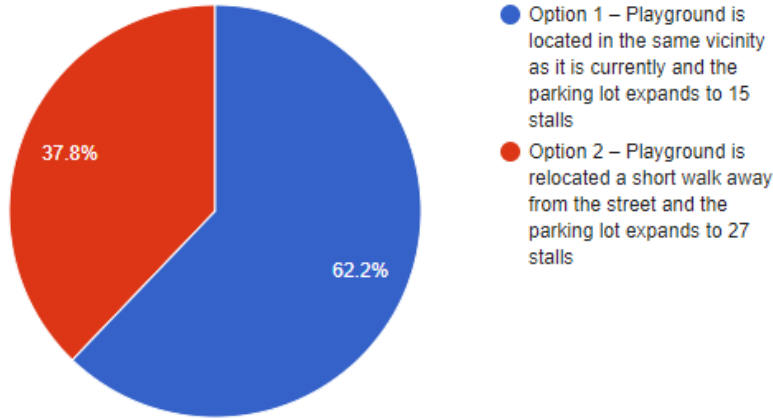

# Lake Camelot Park Renovations Survey Results

### 1. Please select your households preferred option.

Answered: 275 Skipped: 0 Left Blank: 0

ANSWER CHOICES	RESPONSES	
Option 1 – Playground is located in the same vicinity as it is currently and the parking lot expands to 15 stalls	62.18%	171
Option 2 – Playground is relocated a short walk away from the street and the parking lot expands to 27 stalls	37.82%	104
<b>TOTAL</b>		<b>275</b>