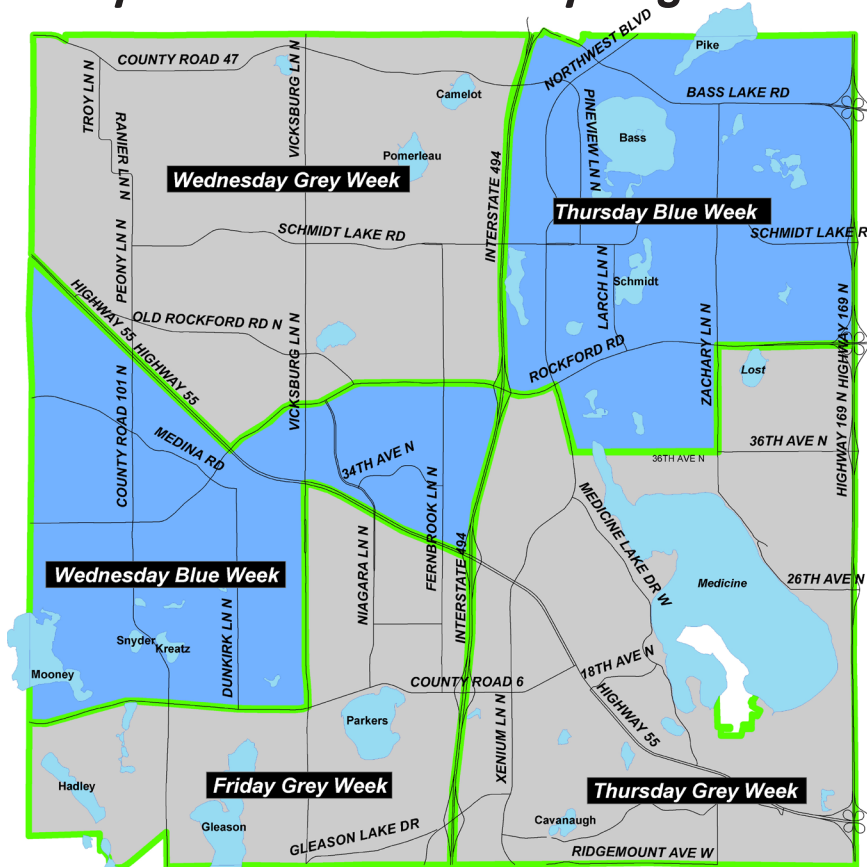

Plymouth Curbside Recycling Areas

2012 Every-other-week Recycling Schedule

Blue Weeks

Grey Weeks

JANUARY

S	M	T	W	T	F	S
1	2	3	4	5	6	7
8	9	10	11	12	13	14
15	16	17	18	19	20	21
22	23	24	25	26	27	28
29	30	31				

FEBRUARY

S	M	T	W	T	F	S
			1	2	3	4
5	6	7	8	9	10	11
12	13	14	15	16	17	18
19	20	21	22	23	24	25
26	27	28	29			

MARCH

S	M	T	W	T	F	S
					1	2
3	4	5	6	7	8	9
10	11	12	13	14	15	16
17	18	19	20	21	22	23
24	25	26	27	28	29	30
31						

DECEMBER

S	M	T	W	T	F	S
						1
2	3	4	5	6	7	8
9	10	11	12	13	14	15
16	17	18	19	20	21	22
23	24	25	26	27	28	29
30	31					

Holidays - Recycling will be one day late on recycling days following circled holidays.