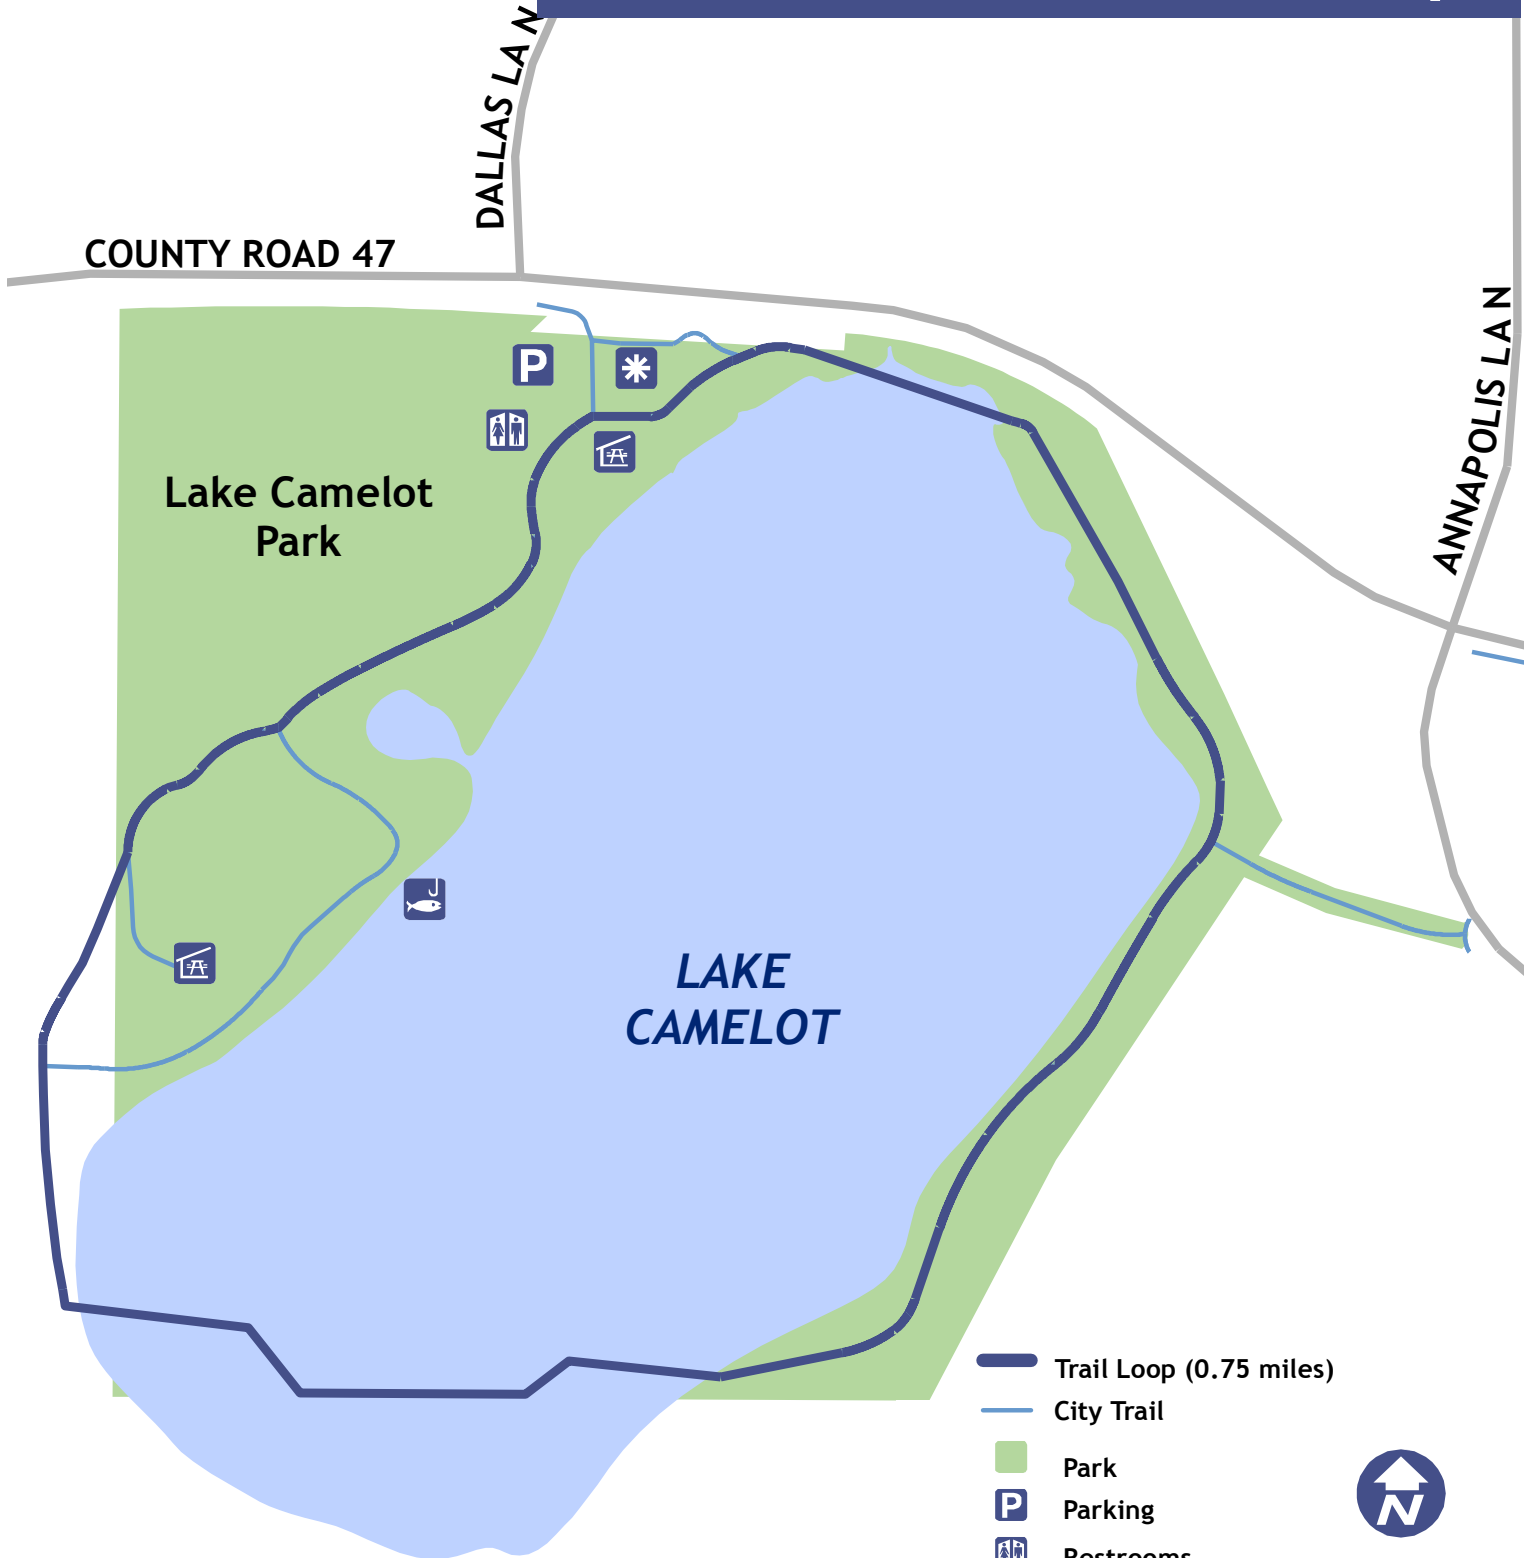

Lake Camelot Trail Loop

- Trail Loop (0.75 miles)
- City Trail
- Park
- Parking
- Restrooms
- Fishing Pier
- Play Equipment
- Picnic Shelter