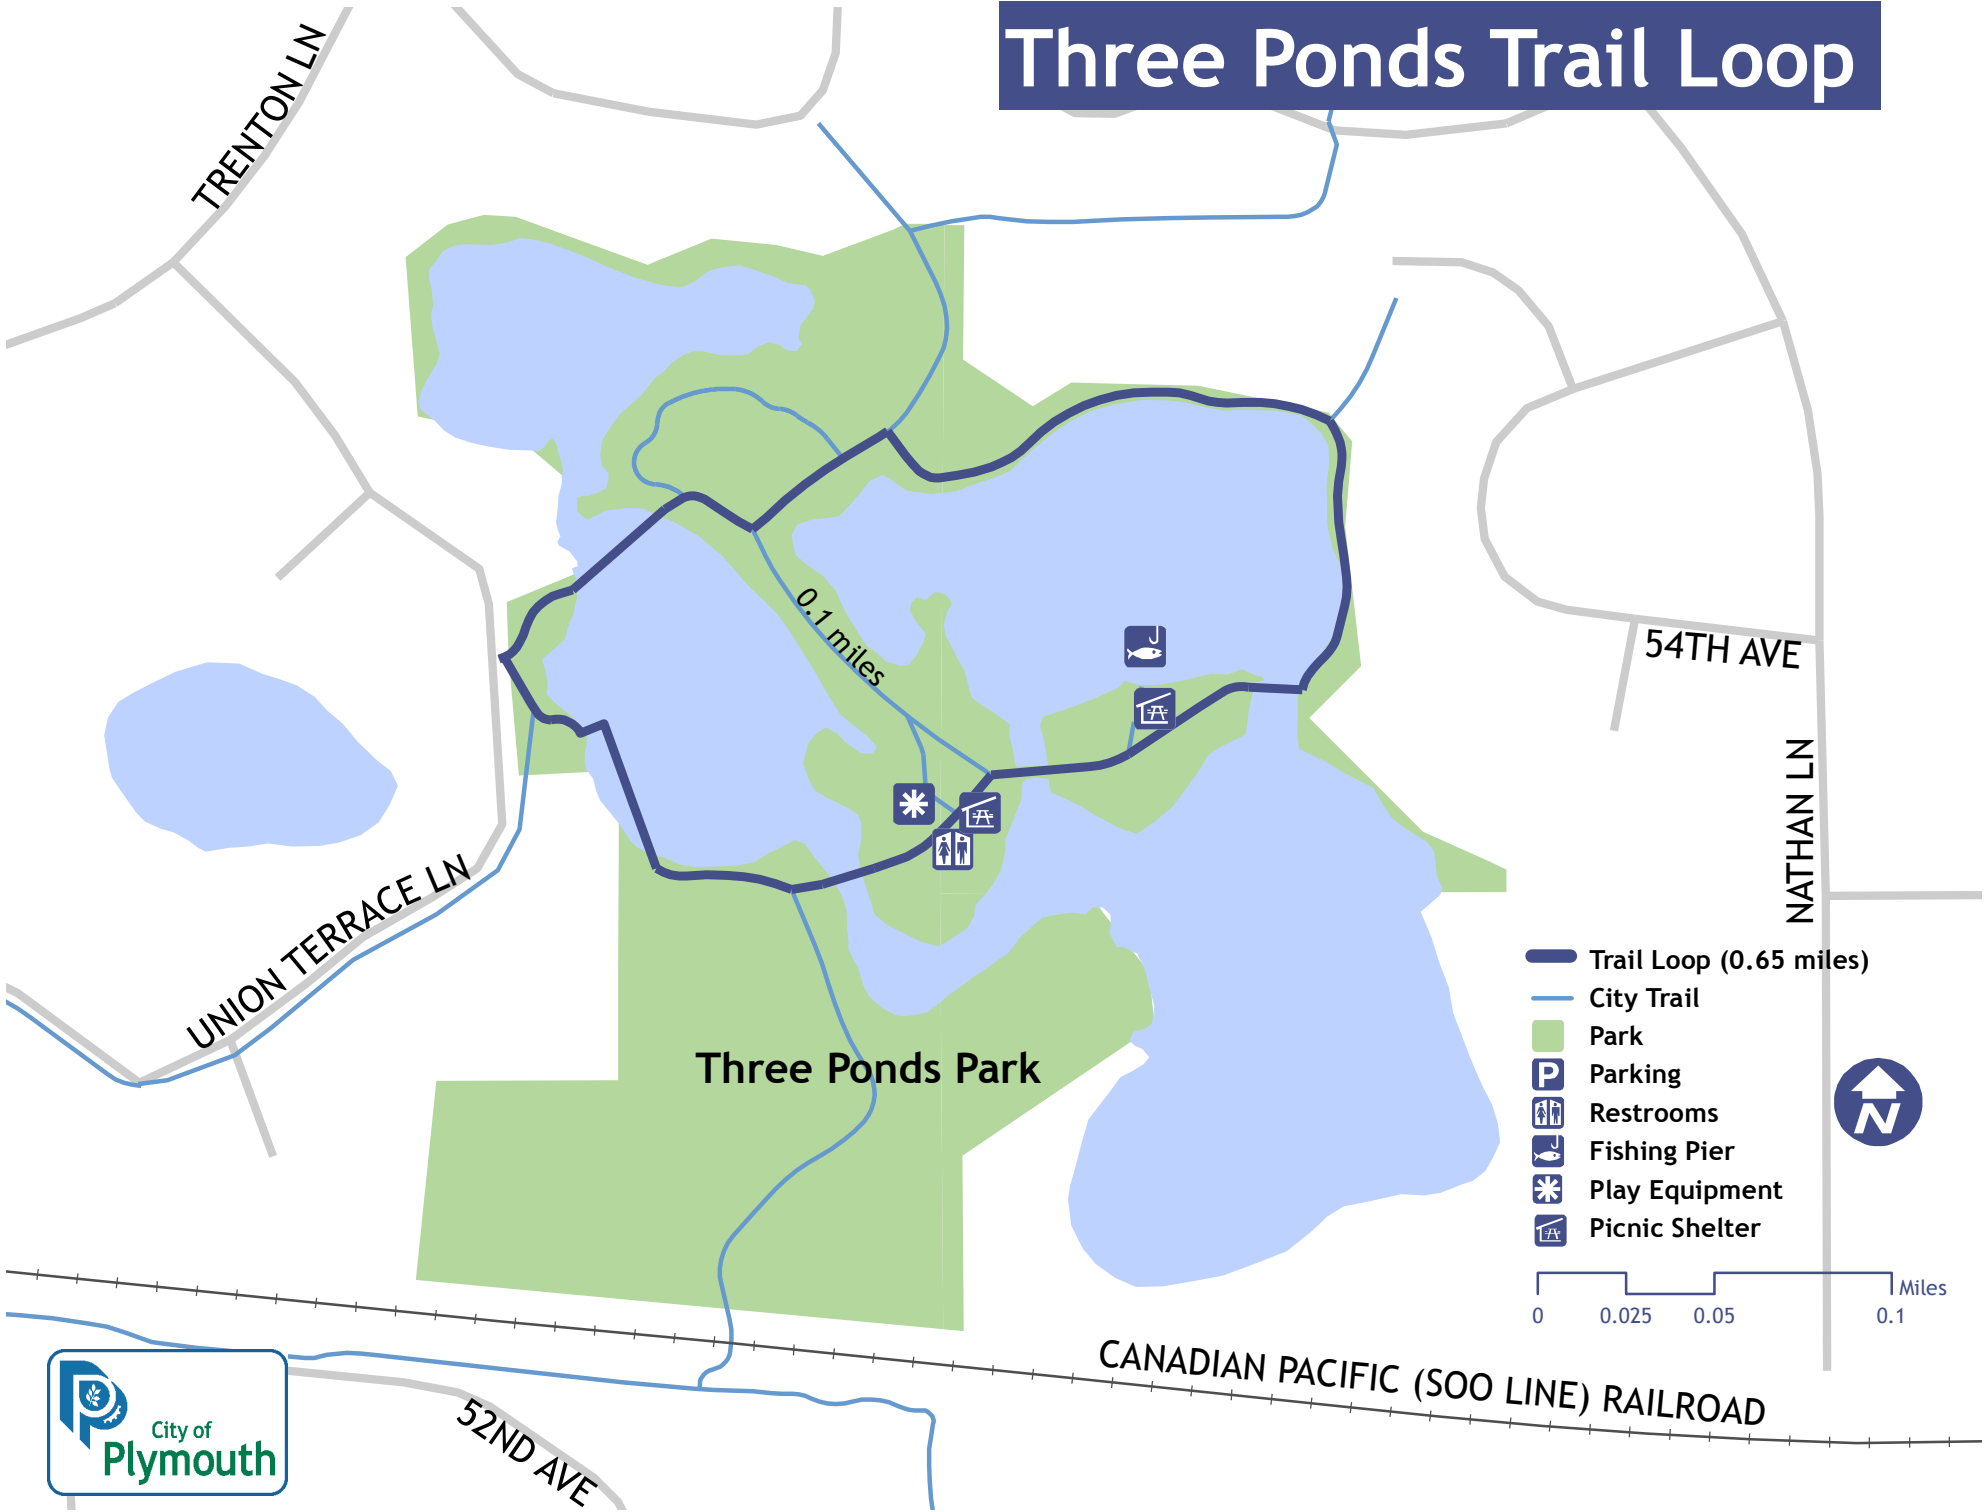

Three Ponds Trail Loop