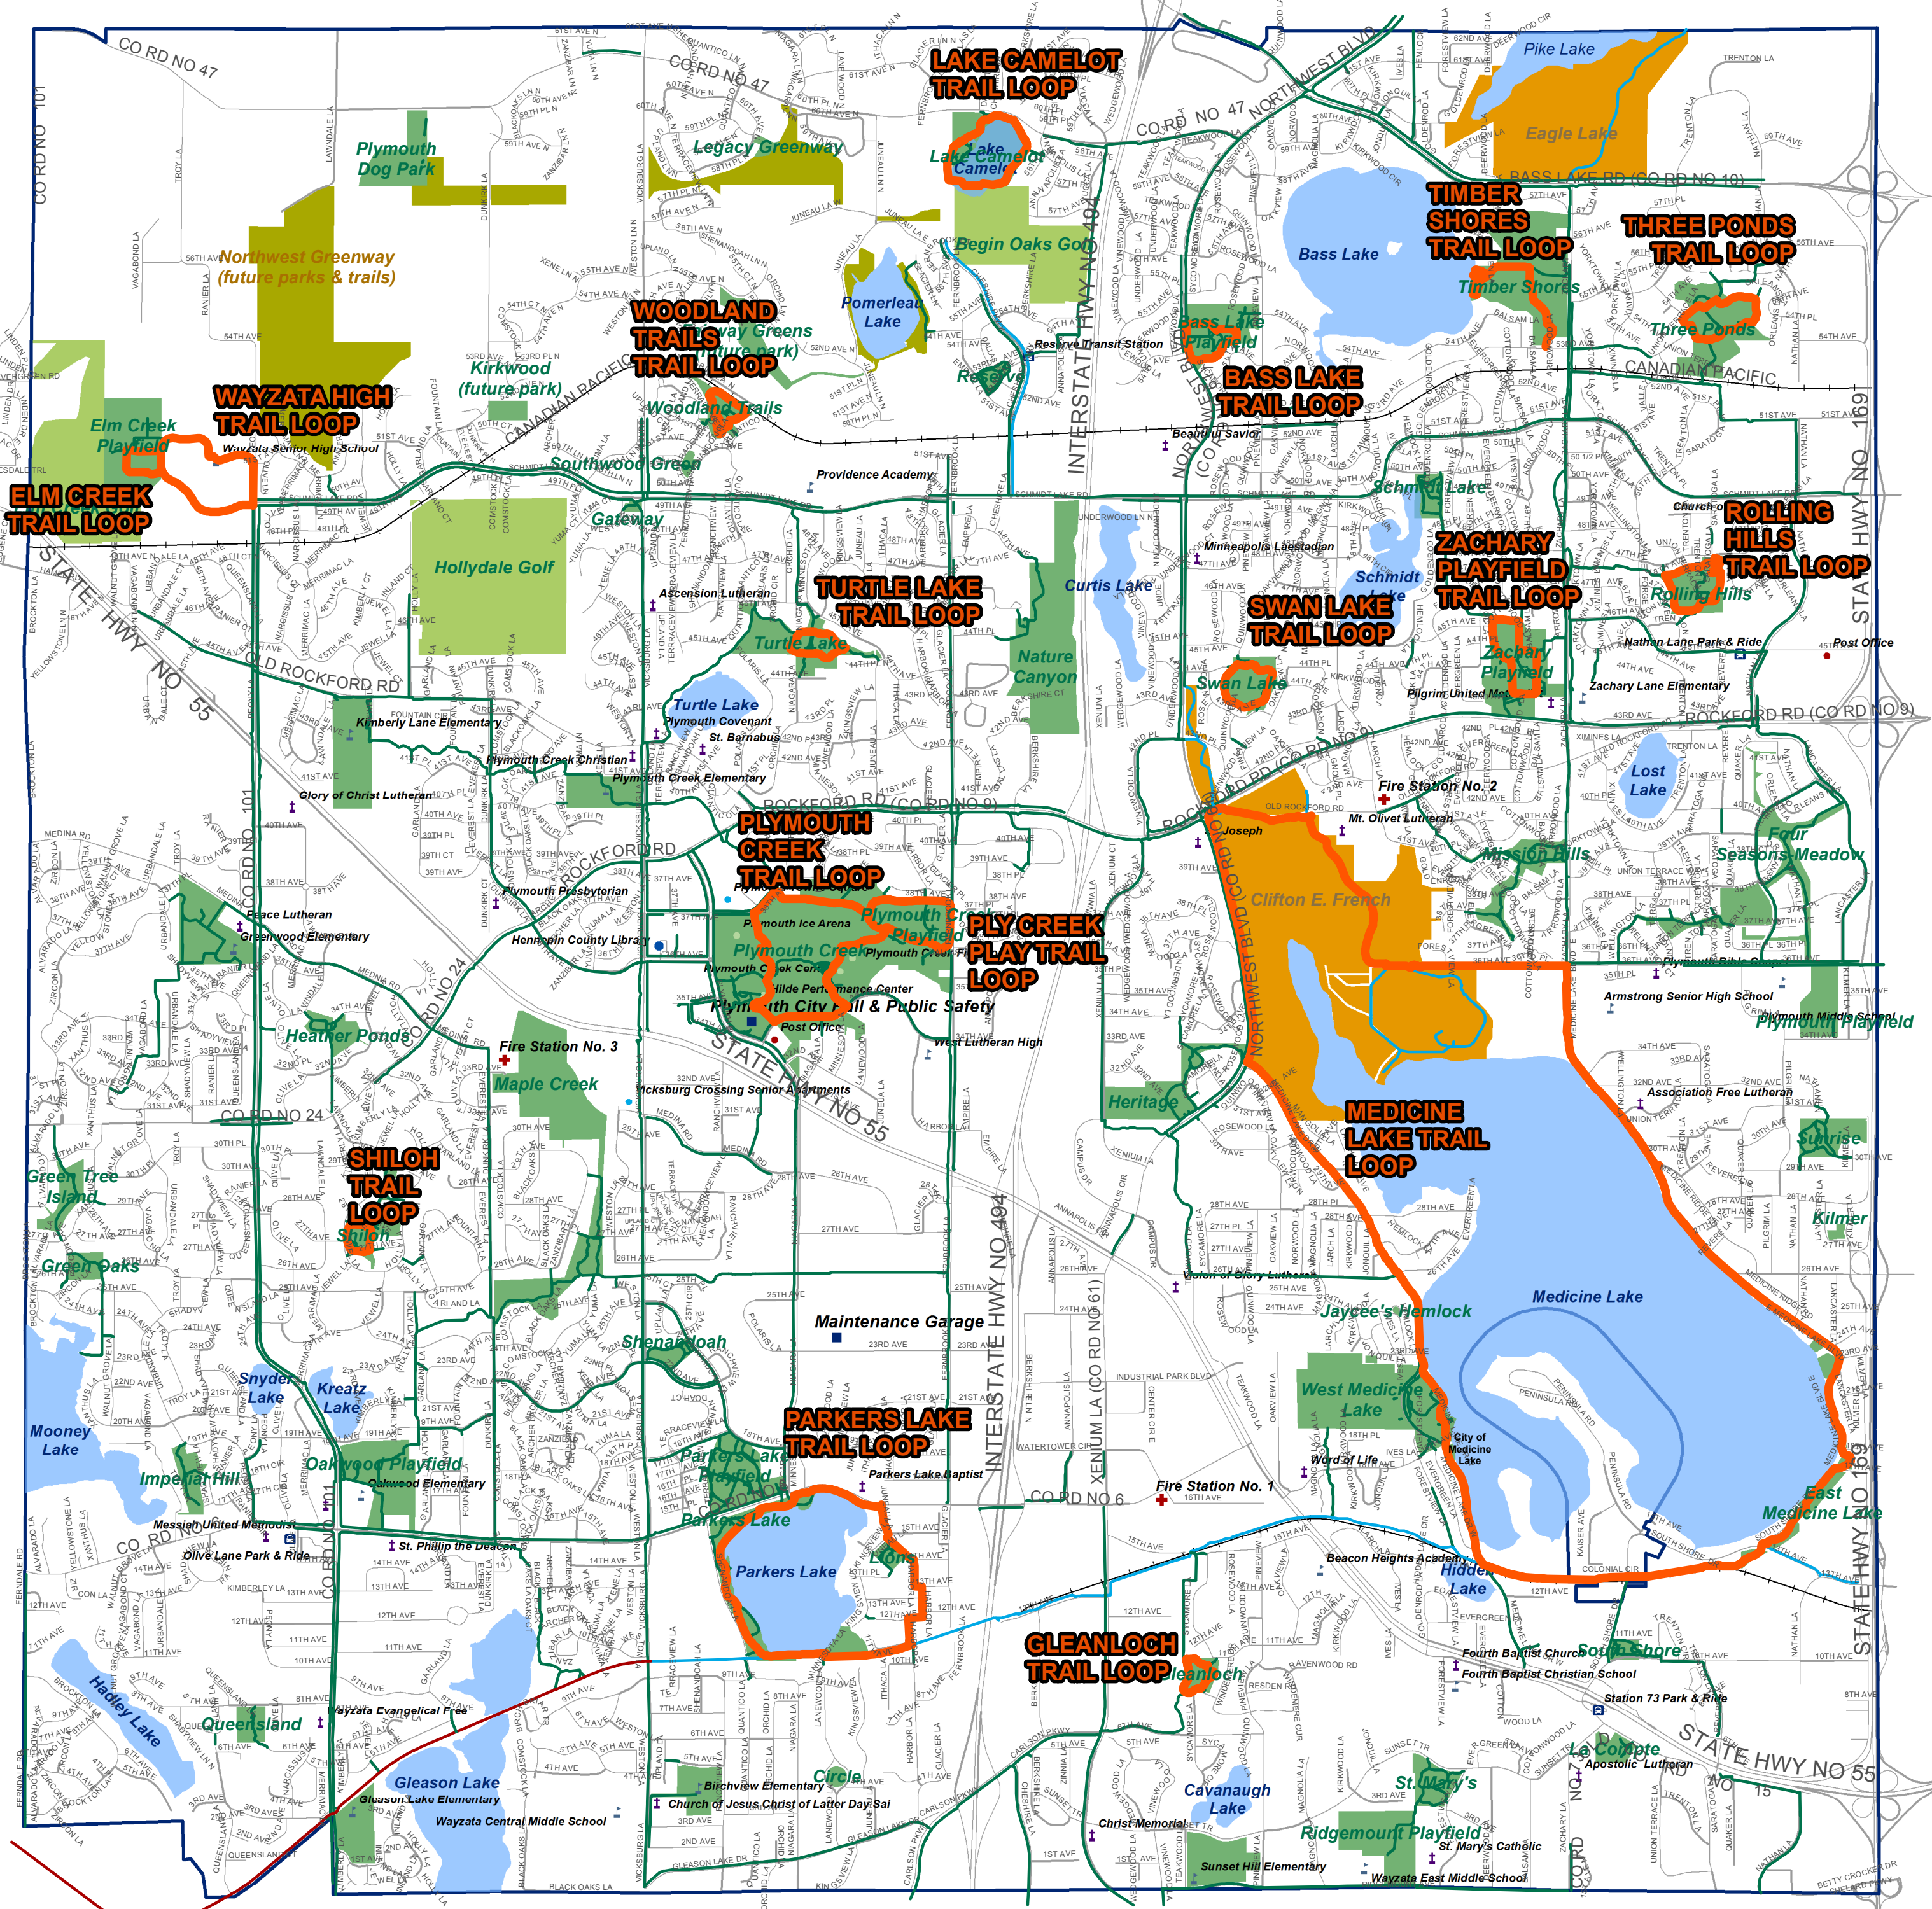

Trail Loops

February 2013

City of
Plymouth, Minnesota

- Plymouth Trail Loops
- DNR State Trails
- Three Rivers Park Regional Trails
- City Sidewalks
- Northwest Greenway
- City Parks & Playfields
- Regional Park
- Golf Course

THIS REPRESENTS A COMPILATION OF INFORMATION AND DATA FROM CITY, COUNTY, STATE AND OTHER SOURCES THAT HAS NOT BEEN FIELD VERIFIED. INFORMATION SHOULD BE FIELD VERIFIED AND COMPARED WITH ORIGINAL SOURCE DOCUMENTS.

Plymouth GIS