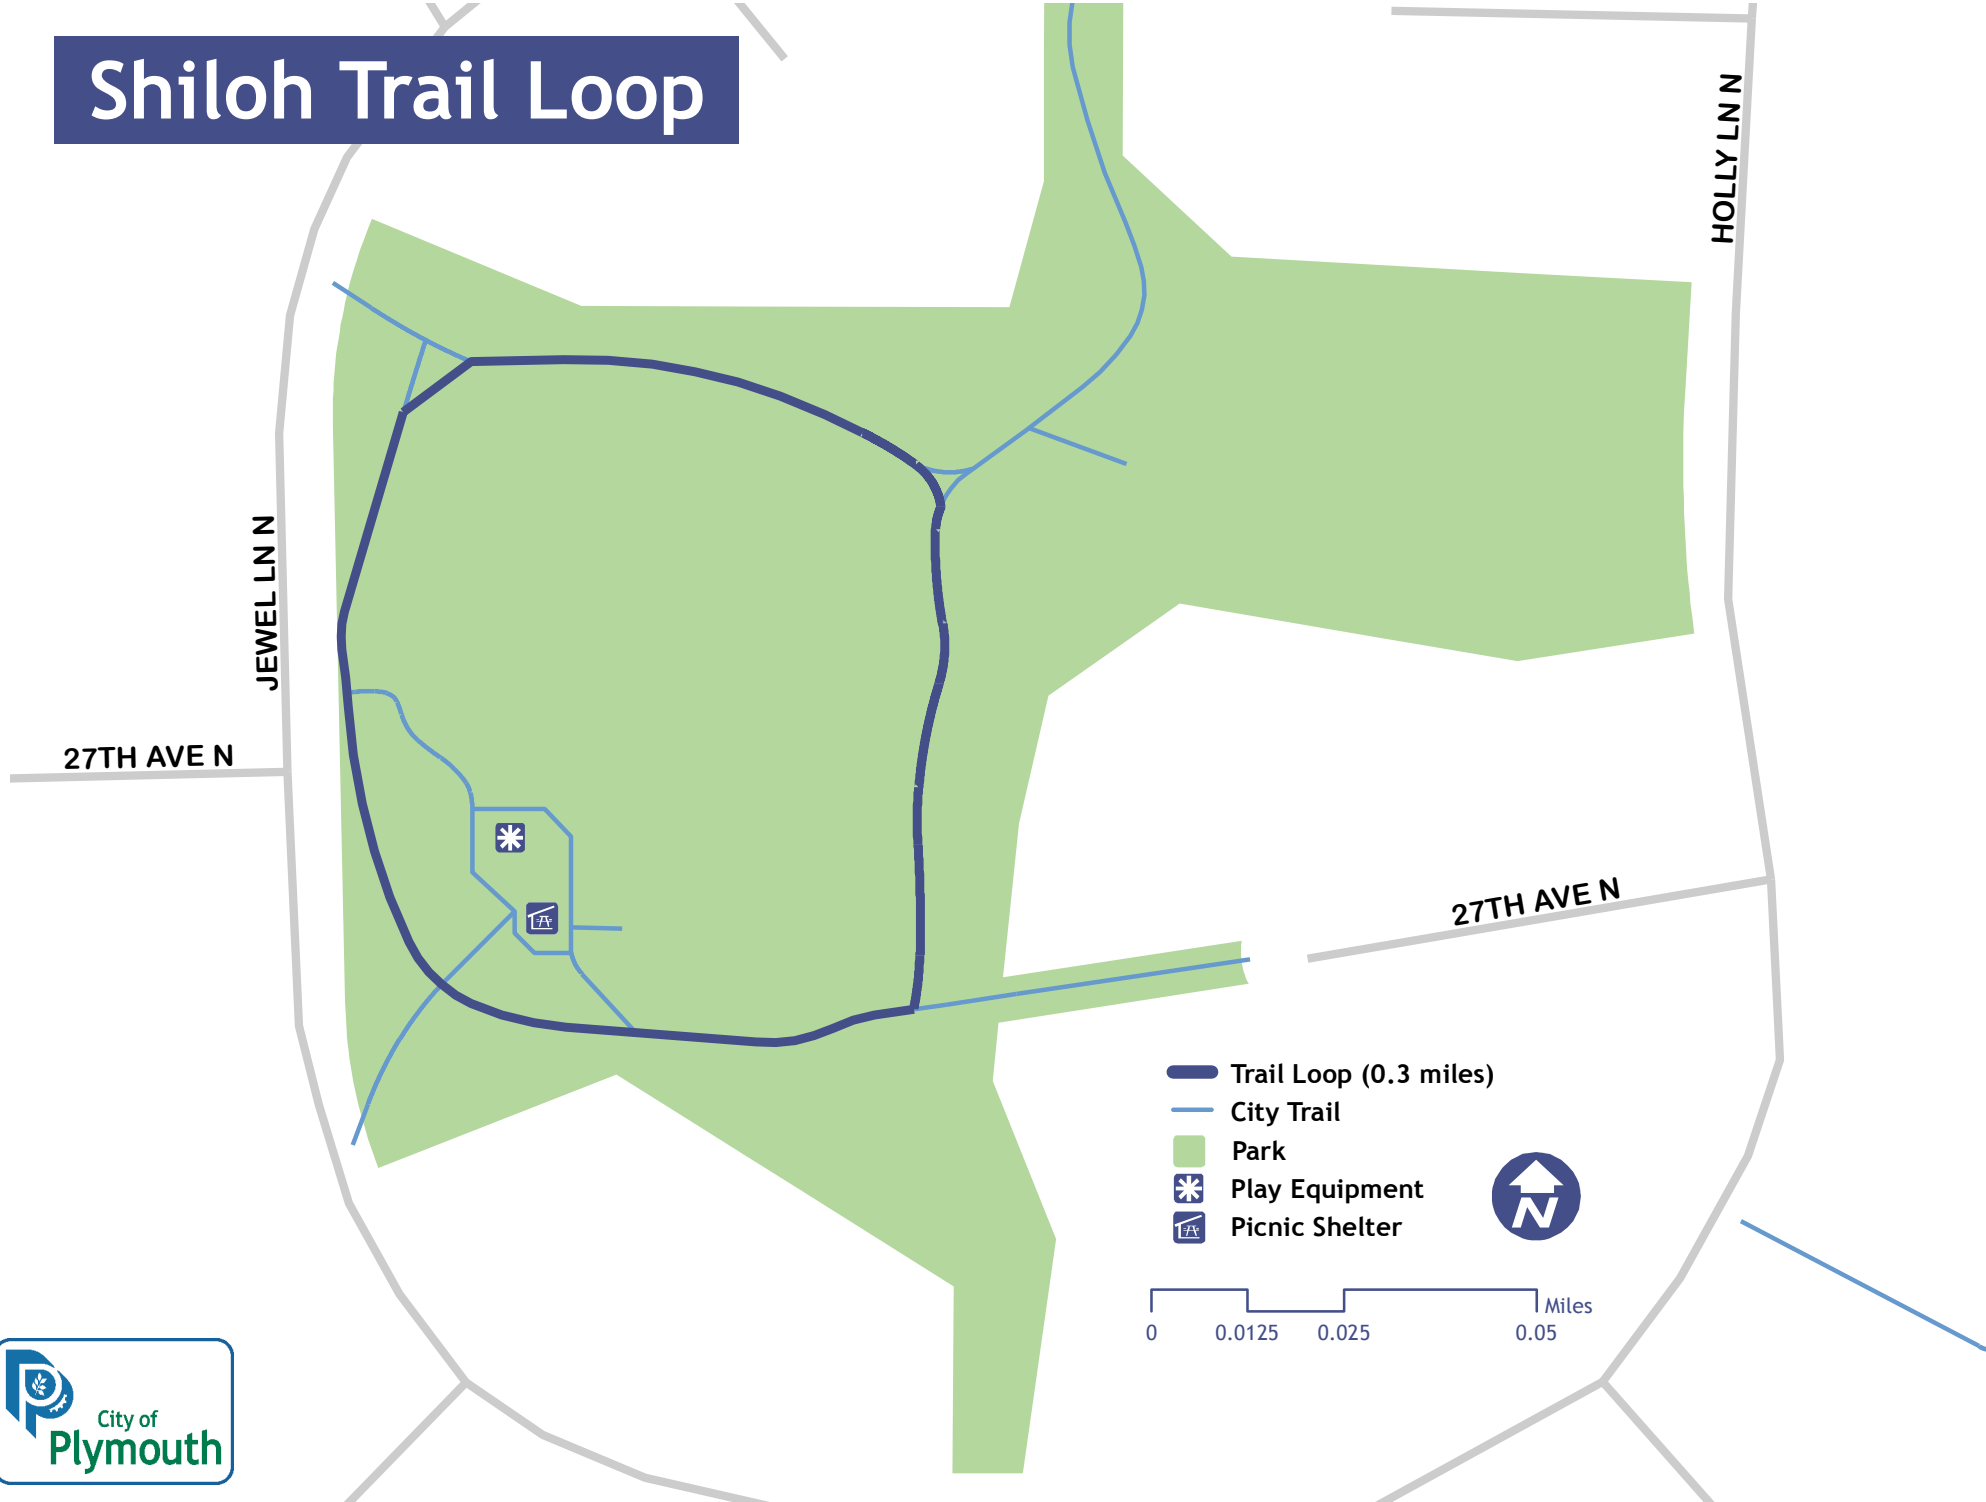

Shiloh Trail Loop