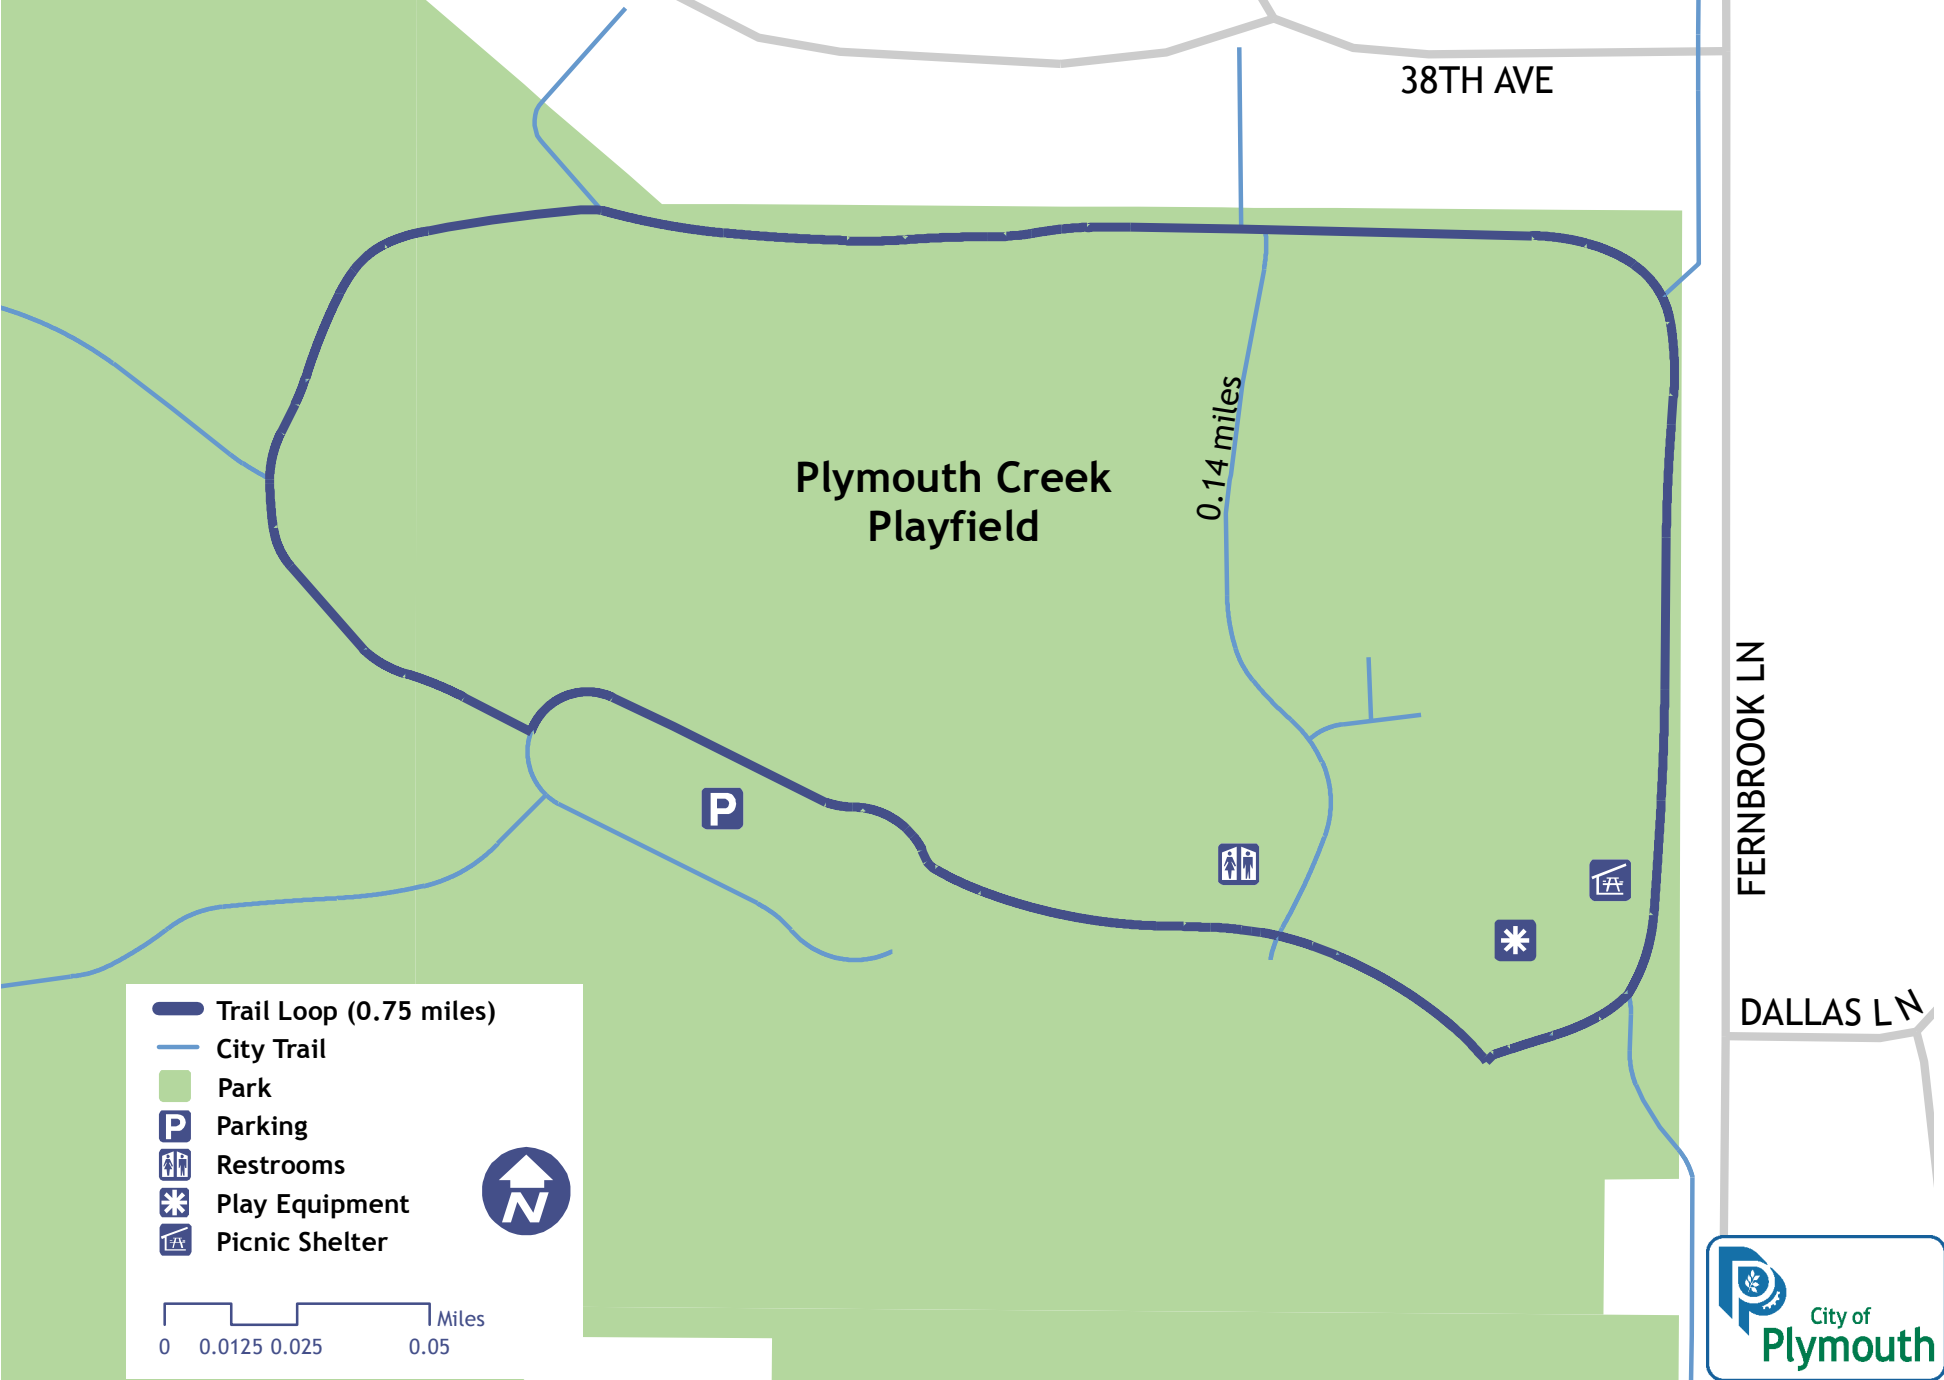

Plymouth Creek Playfield Trail Loop

- Trail Loop (0.75 miles)
- City Trail
- Park
- P Parking
- Restrooms
- Play Equipment
- Picnic Shelter

0 0.0125 0.025 0.05 Miles